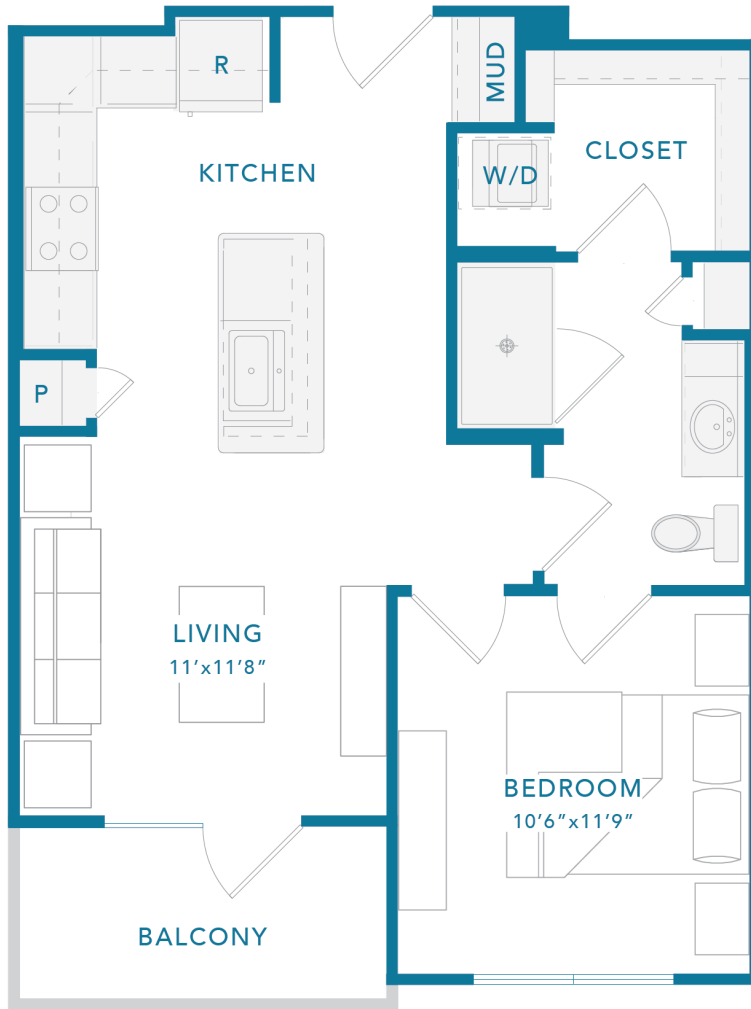

# A1

1 BED / 1 BATH

# 598

SQ. FT.

3218 Gonzales St. | Austin, TX 78702

[www.theguthrieaustin.com](http://www.theguthrieaustin.com)

Floor plans are artist's rendering. All dimensions are approximate. Actual product and specifications may vary in dimension or detail. Not all features are available in every apartment. Prices and availability are subject to change. Please see a representative for details.