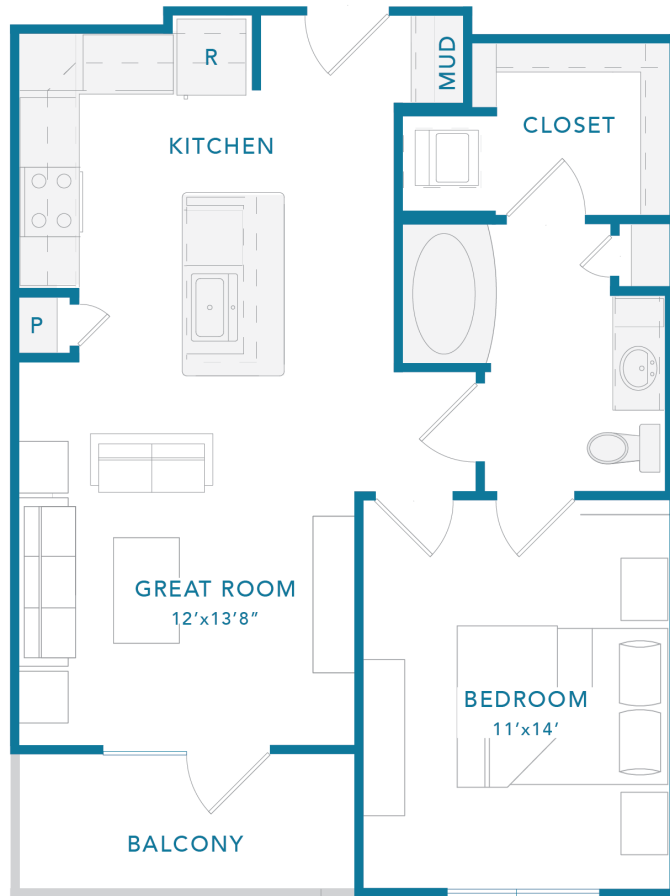

A2

1 BED / 1 BATH

693

SQ. FT.

3218 Gonzales St. | Austin, TX 78702

www.theguthrieaustin.com

Floor plans are artist's rendering. All dimensions are approximate. Actual product and specifications may vary in dimension or detail. Not all features are available in every apartment. Prices and availability are subject to change. Please see a representative for details.