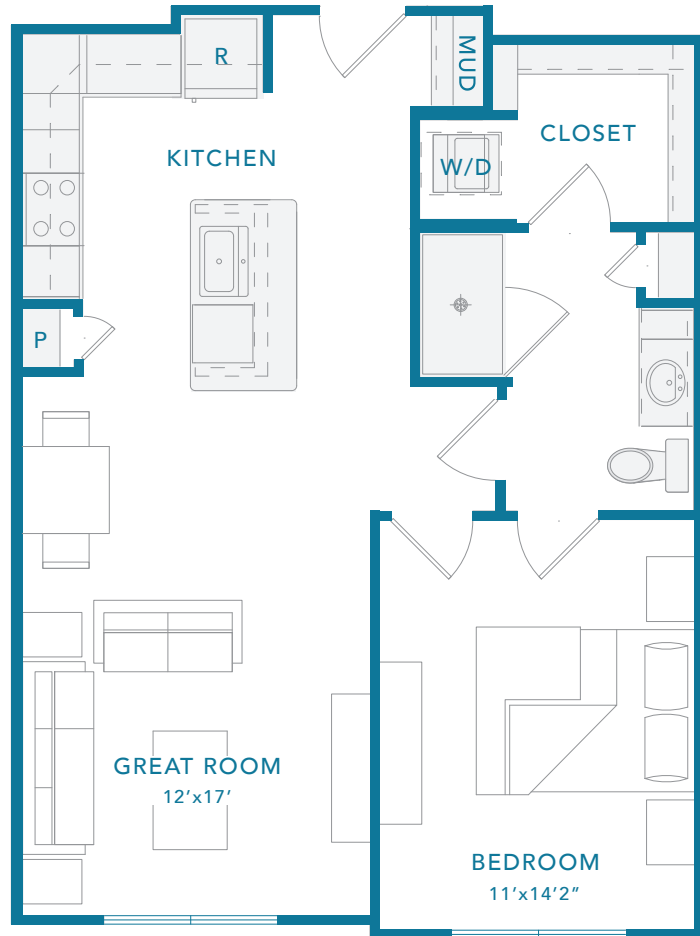

# A2A

1 BED / 1 BATH

# 755

SQ. FT.

3218 Gonzales St. | Austin, TX 78702

[www.theguthrieaustin.com](http://www.theguthrieaustin.com)

Floor plans are artist's rendering. All dimensions are approximate. Actual product and specifications may vary in dimension or detail. Not all features are available in every apartment. Prices and availability are subject to change. Please see a representative for details.