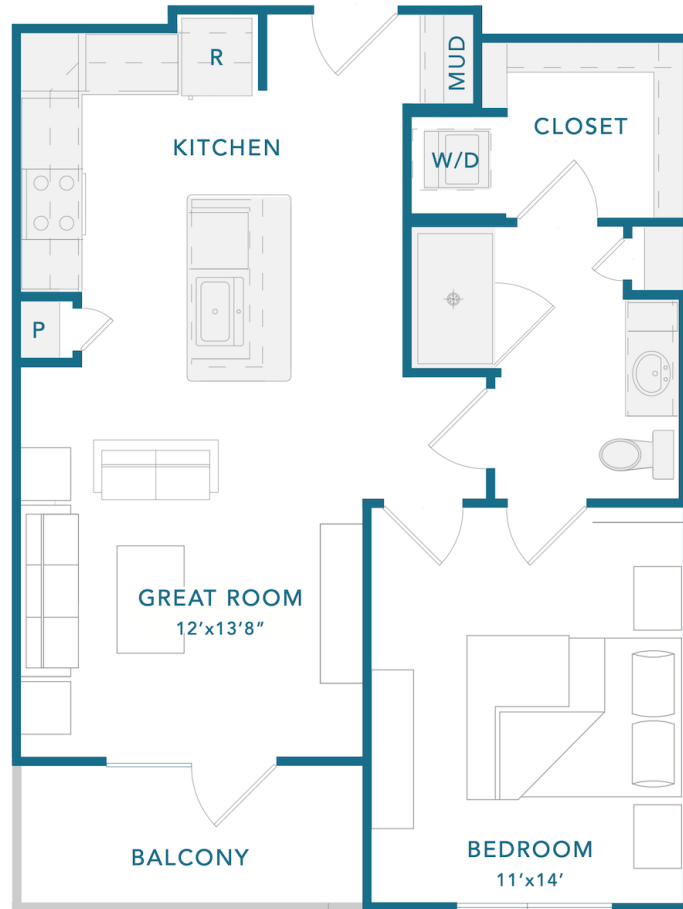

A2

1 BED / 1 BATH

693

SQ. FT.

3218 Gonzales St. | Austin, TX 78702

www.theguthrieaustin.com

Floor plans are artist's rendering. All dimensions are approximate. Actual product and specifications may vary in dimension or detail. Not all features are available in every apartment. Prices and availability are subject to change. Please see a representative for details.