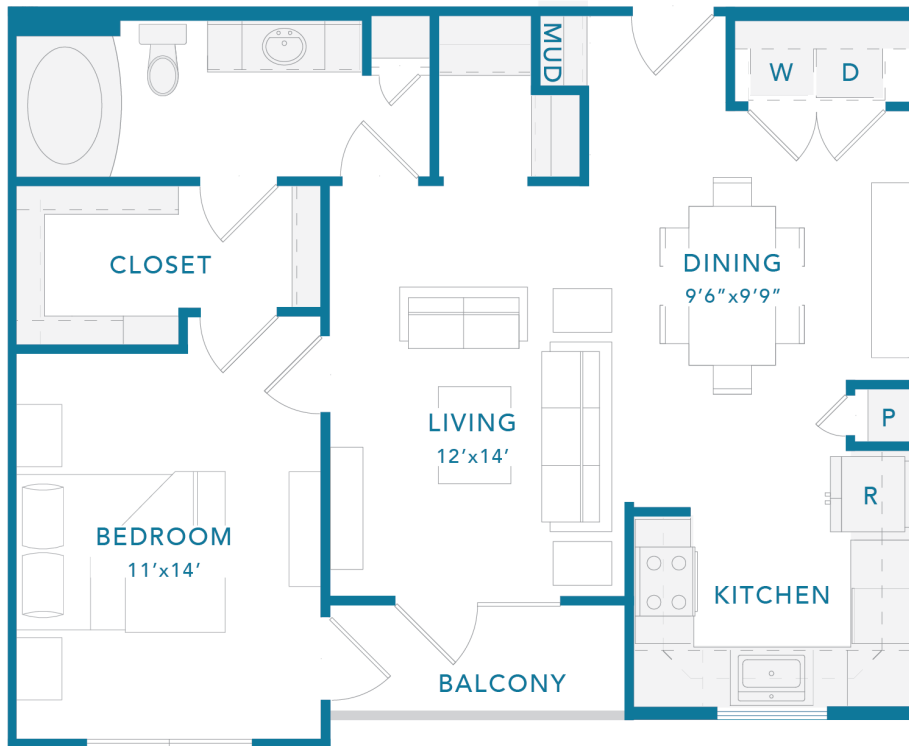

A4

1 BED / 1 BATH

819

SQ. FT.

3218 Gonzales St. | Austin, TX 78702

www.theguthrieaustin.com

Floor plans are artist's rendering. All dimensions are approximate. Actual product and specifications may vary in dimension or detail. Not all features are available in every apartment. Prices and availability are subject to change. Please see a representative for details.