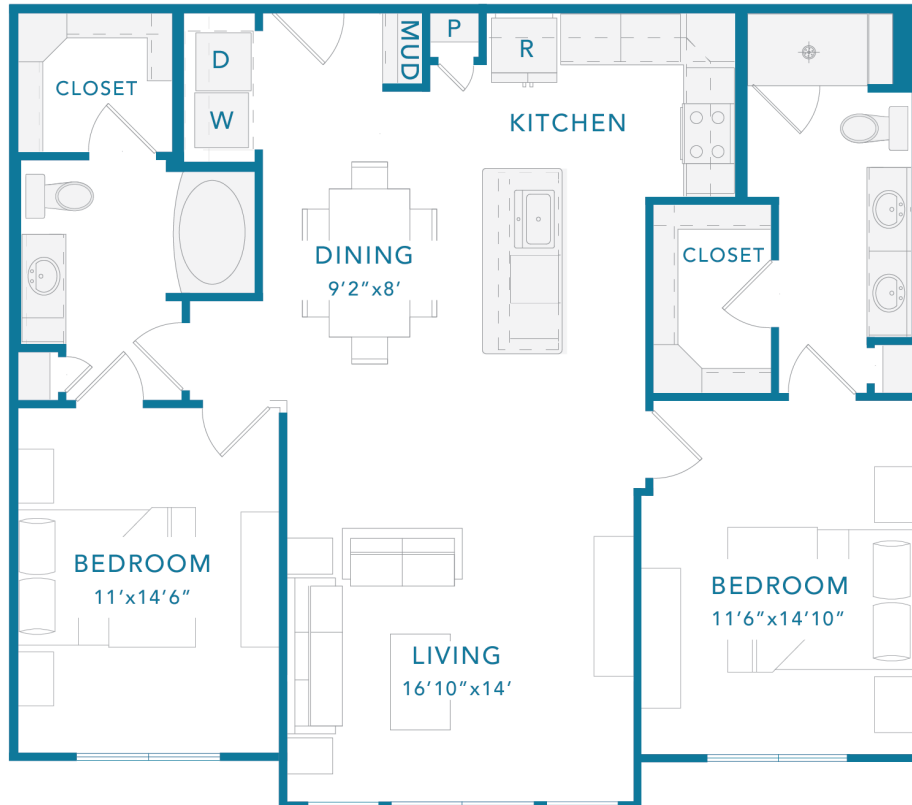

C1A

2 BED / 2 BATH

1236

SQ. FT.

3218 Gonzales St. | Austin, TX 78702

www.theguthrieaustin.com

Floor plans are artist's rendering. All dimensions are approximate. Actual product and specifications may vary in dimension or detail. Not all features are available in every apartment. Prices and availability are subject to change. Please see a representative for details.