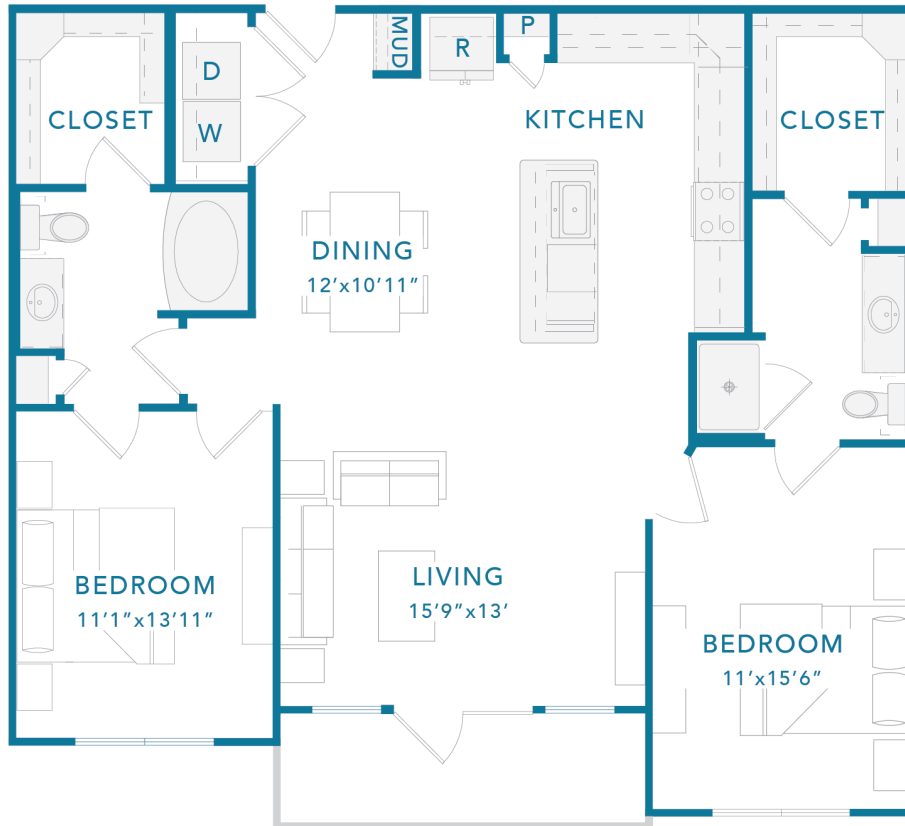

# CA

2 BED / 2 BATH

# 1250

SQ. FT.

3218 Gonzales St. | Austin, TX 78702

[www.theguthrieaustin.com](http://www.theguthrieaustin.com)

Floor plans are artist's rendering. All dimensions are approximate. Actual product and specifications may vary in dimension or detail. Not all features are available in every apartment. Prices and availability are subject to change. Please see a representative for details.