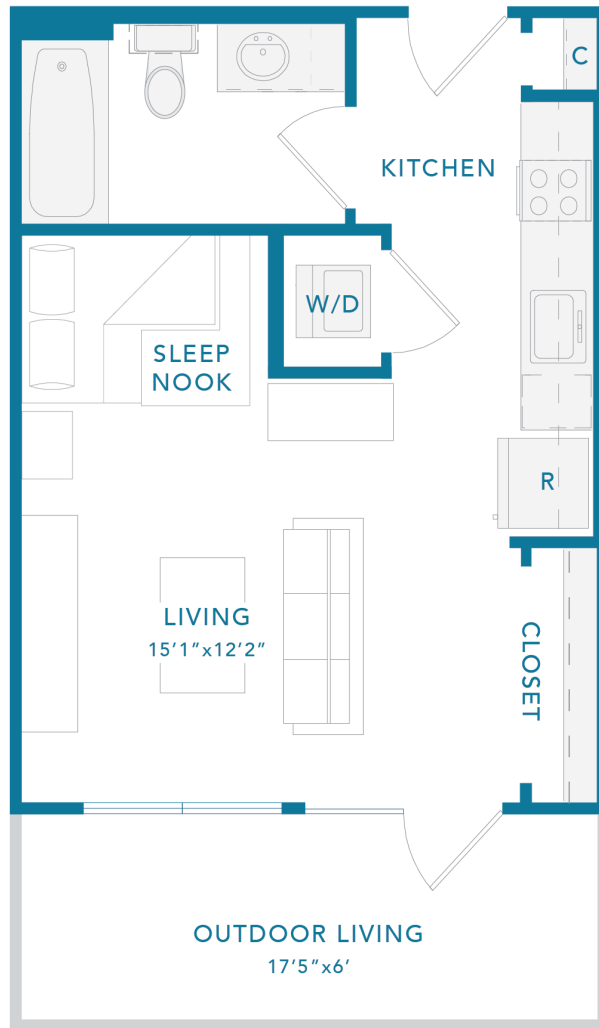

# EF1

STUDIO / 1 BATH

# 400

SQ. FT.

3218 Gonzales St. | Austin, TX 78702

[www.theguthrieaustin.com](http://www.theguthrieaustin.com)

Floor plans are artist's rendering. All dimensions are approximate. Actual product and specifications may vary in dimension or detail. Not all features are available in every apartment. Prices and availability are subject to change. Please see a representative for details.