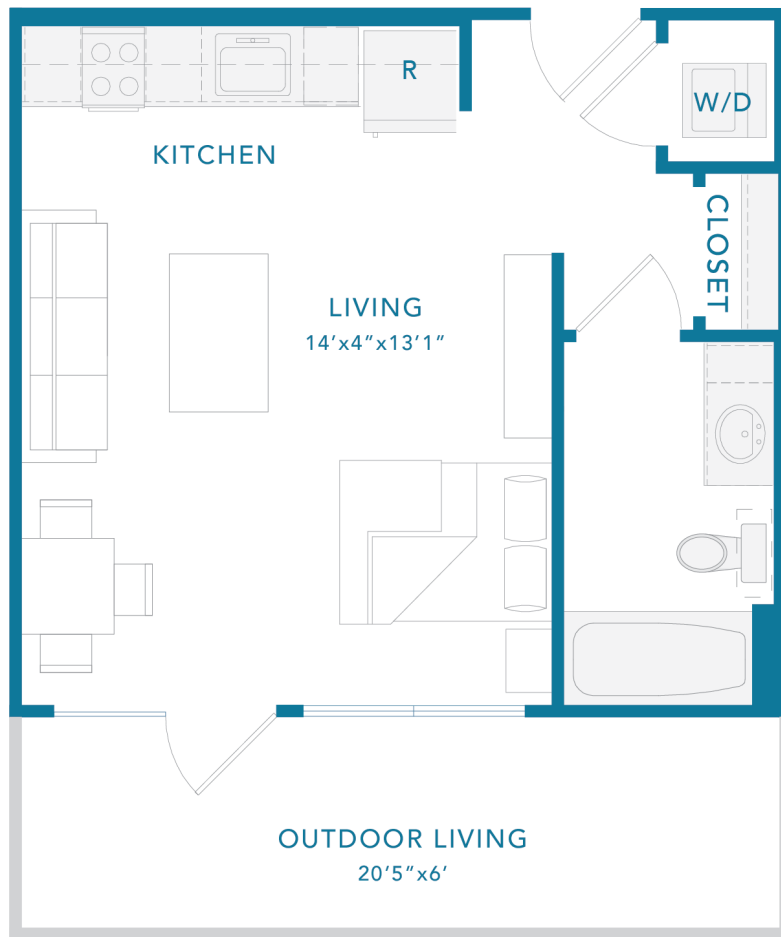

# EF2

STUDIO / 1 BATH

# 400

SQ. FT.

3218 Gonzales St. | Austin, TX 78702

[www.theguthrieaustin.com](http://www.theguthrieaustin.com)

Floor plans are artist's rendering. All dimensions are approximate. Actual product and specifications may vary in dimension or detail. Not all features are available in every apartment. Prices and availability are subject to change. Please see a representative for details.