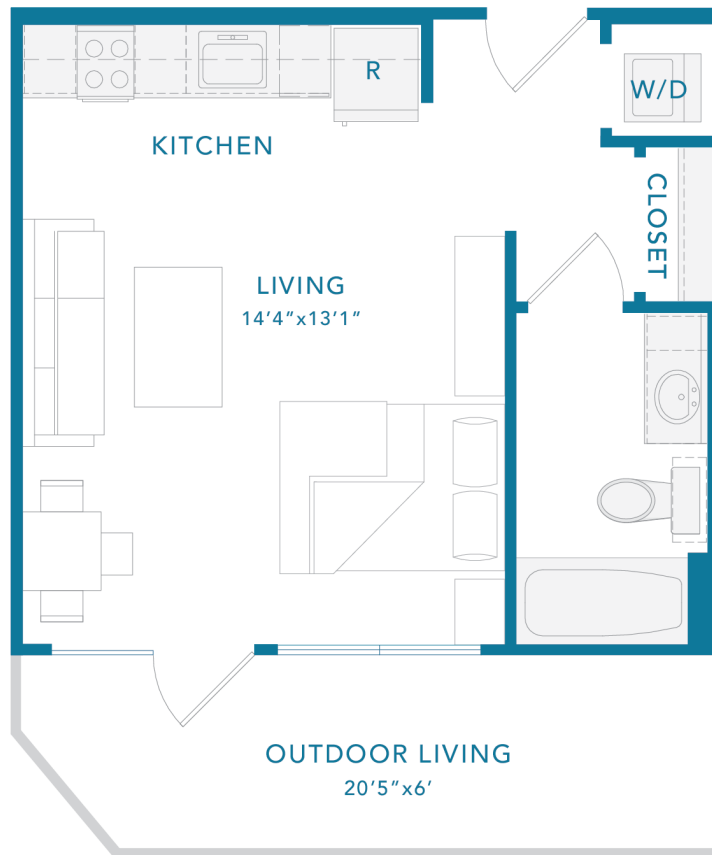

EF2a

STUDIO / 1 BATH

400

SQ. FT.

3218 Gonzales St. | Austin, TX 78702

www.theguthrieaustin.com

Floor plans are artist's rendering. All dimensions are approximate. Actual product and specifications may vary in dimension or detail. Not all features are available in every apartment. Prices and availability are subject to change. Please see a representative for details.