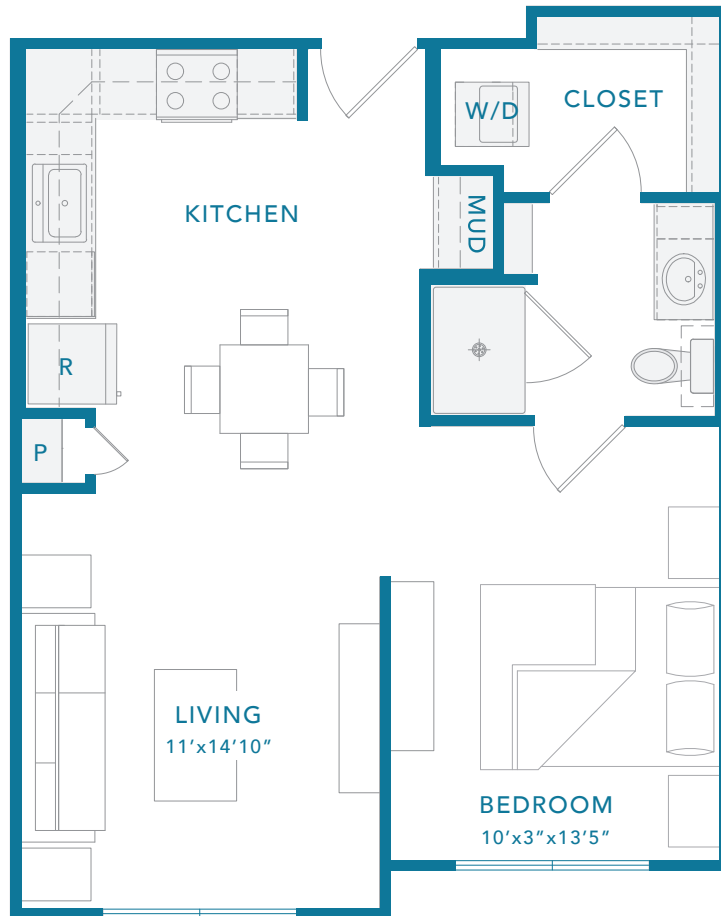

EF3

STUDIO / 1 BATH

596

SQ. FT.

3218 Gonzales St. | Austin, TX 78702

www.theguthrieaustin.com

Floor plans are artist's rendering. All dimensions are approximate. Actual product and specifications may vary in dimension or detail. Not all features are available in every apartment. Prices and availability are subject to change. Please see a representative for details.