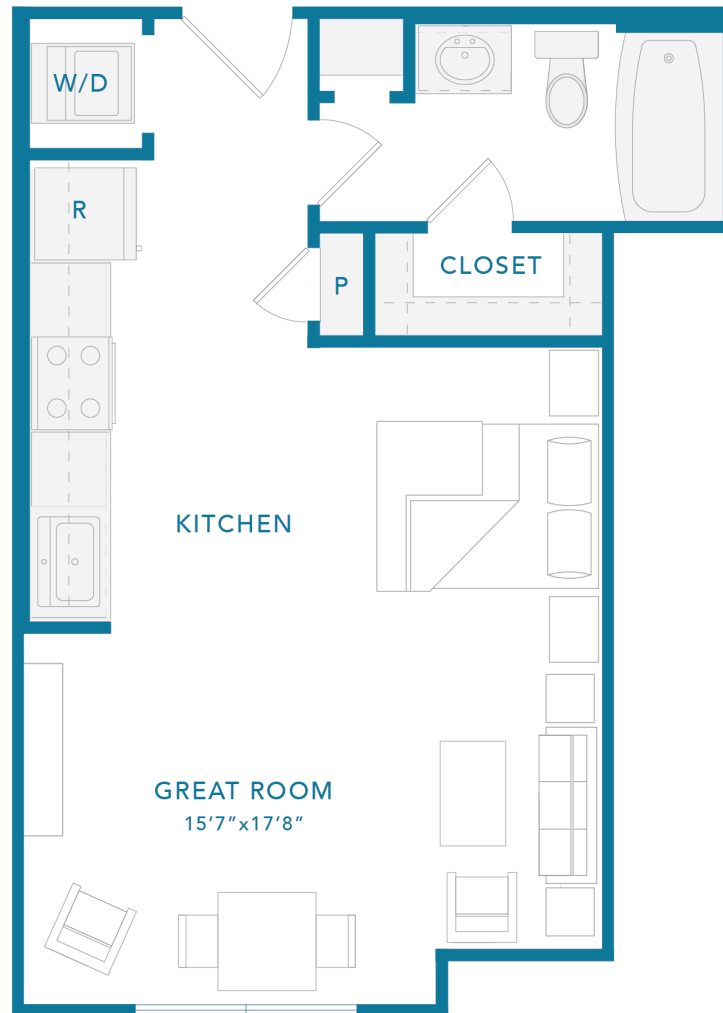

# EF4

STUDIO / 1 BATH

# 454

SQ. FT.

3218 Gonzales St. | Austin, TX 78702

[www.theguthrieaustin.com](http://www.theguthrieaustin.com)

Floor plans are artist's rendering. All dimensions are approximate. Actual product and specifications may vary in dimension or detail. Not all features are available in every apartment. Prices and availability are subject to change. Please see a representative for details.