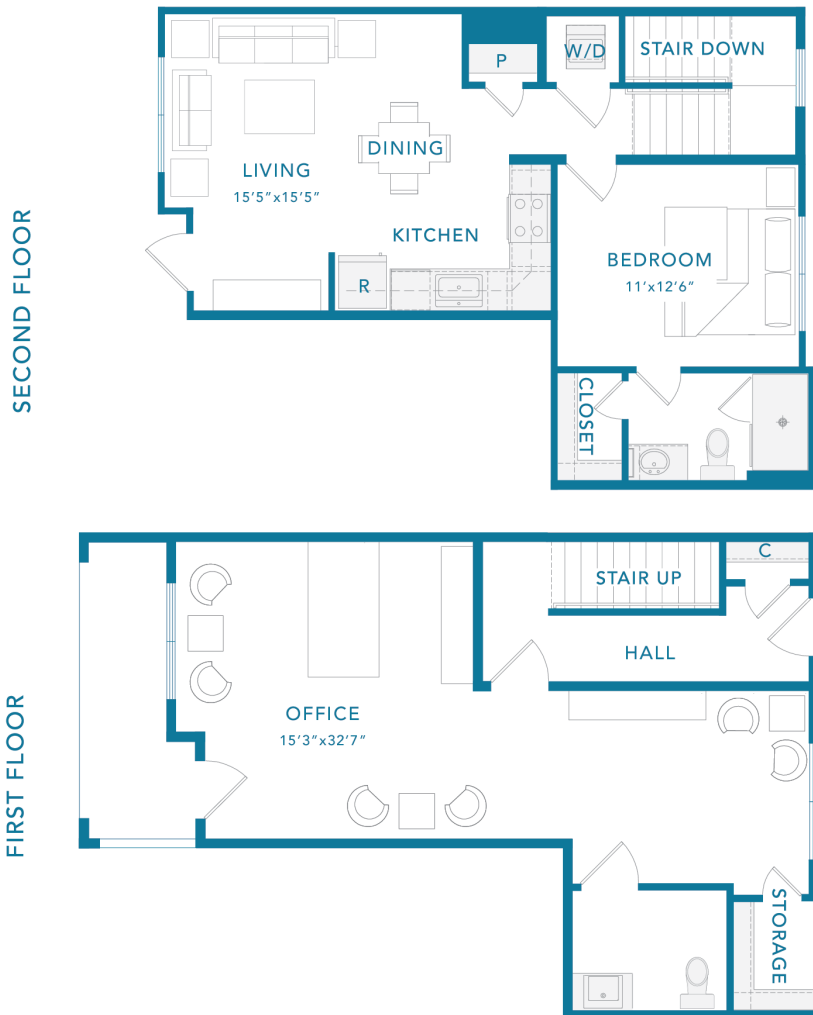

LW1

2 BED / 1 BATH

1281

SQ. FT.

	3218 Gonzales St. Austin, TX 78702
	www.theguthrieaustin.com

Floor plans are artist's rendering. All dimensions are approximate. Actual product and specifications may vary in dimension or detail. Not all features are available in every apartment. Prices and availability are subject to change. Please see a representative for details.