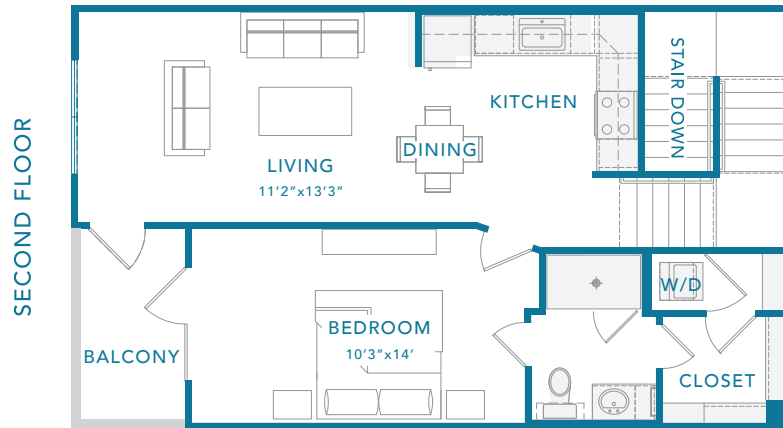

LW2

2 BED / 1 BATH

1494

SQ. FT.

3218 Gonzales St. | Austin, TX 78702

www.theguthrieaustin.com

Floor plans are artist's rendering. All dimensions are approximate. Actual product and specifications may vary in dimension or detail. Not all features are available in every apartment. Prices and availability are subject to change. Please see a representative for details.