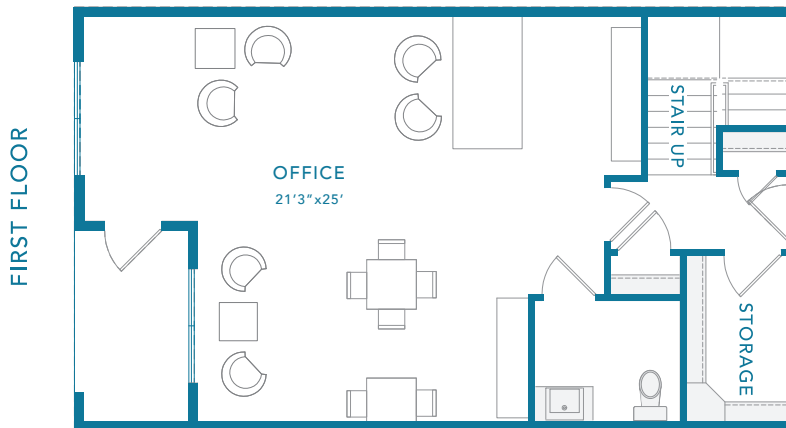

LW2

2 BED / 1 BATH

1494

SQ. FT.

3218 Gonzales St. | Austin, TX 78702

www.theguthrieaustin.com

Floor plans are artist's rendering. All dimensions are approximate. Actual product and specifications may vary in dimension or detail. Not all features are available in every apartment. Prices and availability are subject to change. Please see a representative for details.