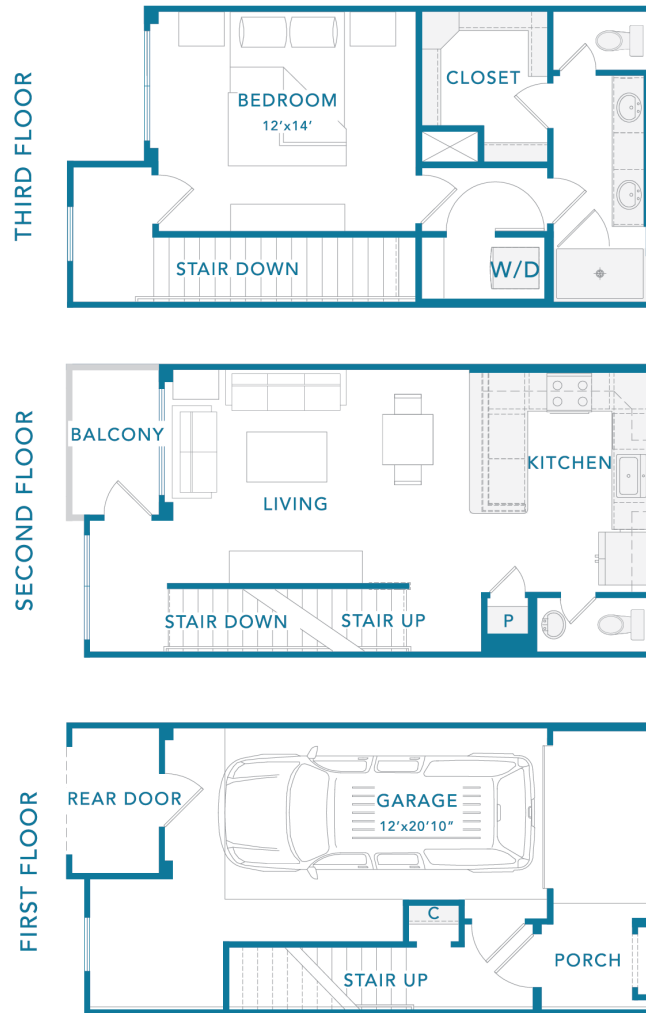

MSA

1 BED / 1.5 BATH

1012

SQ. FT.

3218 Gonzales St. | Austin, TX 78702

www.theguthrieaustin.com

Floor plans are artist's rendering. All dimensions are approximate. Actual product and specifications may vary in dimension or detail. Not all features are available in every apartment. Prices and availability are subject to change. Please see a representative for details.