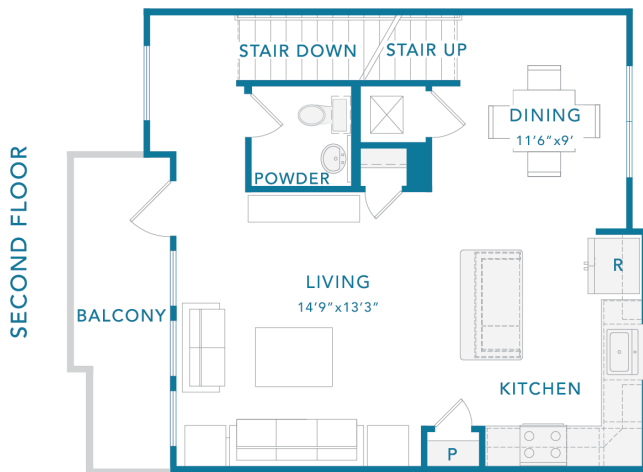

MSC

2 BED / 2.5 BATH

1464

SQ. FT.

3218 Gonzales St. | Austin, TX 78702

www.theguthrieaustin.com

Floor plans are artist's rendering. All dimensions are approximate. Actual product and specifications may vary in dimension or detail. Not all features are available in every apartment. Prices and availability are subject to change. Please see a representative for details.