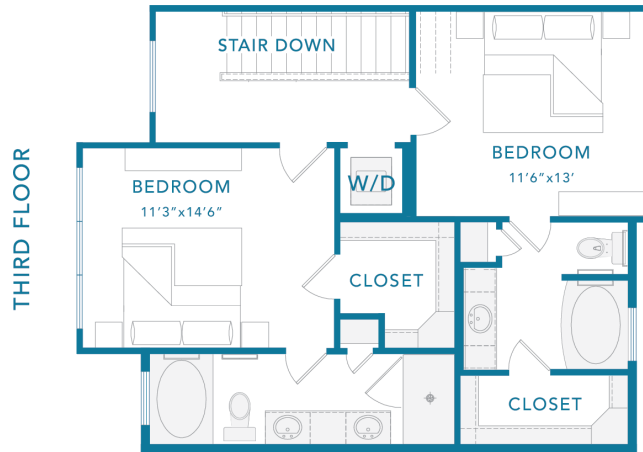

MSC

2 BED / 2.5 BATH

1464

SQ. FT.

3218 Gonzales St. | Austin, TX 78702

www.theguthrieaustin.com

Floor plans are artist's rendering. All dimensions are approximate. Actual product and specifications may vary in dimension or detail. Not all features are available in every apartment. Prices and availability are subject to change. Please see a representative for details.