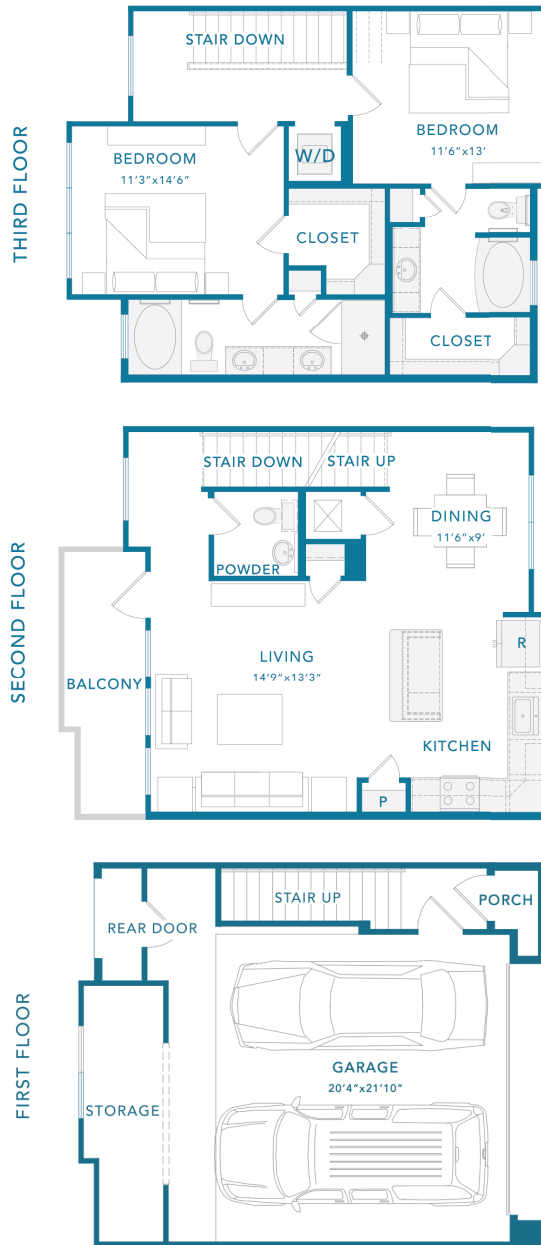

MSC

2 BED / 2.5 BATH

1464

SQ. FT.

3218 Gonzales St. | Austin, TX 78702

www.theguthrieaustin.com

Floor plans are artist's rendering. All dimensions are approximate. Actual product and specifications may vary in dimension or detail. Not all features are available in every apartment. Prices and availability are subject to change. Please see a representative for details.